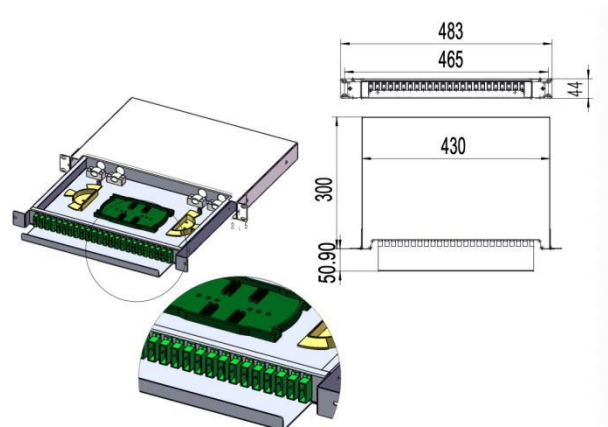

1U 19" 24 Ports Fiber Patch Panel Sliding Type

TMOFRMODF2402S

Features

- 24 Ports
- Sliding Type
- 1U 19" Mount
- Adapt to LC/SC/FC/ST Connector
- Material: SPCC cold Rolled Steel
- Thickness: 1.2mm
- Surface: Powder coating
- Color: Black and Grey
- Dimension: 48.3*35*4.4cm
- Weight: 4.5kgs
- 1U/2U/3U/4U is optional
- 12 – 144 Ports is optional

Accessories

- Splice Tray
- Cable Tie
- Self tapping Screws for Adapter
- M6 Screws for rack mount installation
- Wrapping ear
- Adapters and pigtails are optional

Environment of Adaptations:

- Storage: -40° ~ 70°
- Operation: -10° ~ 60°