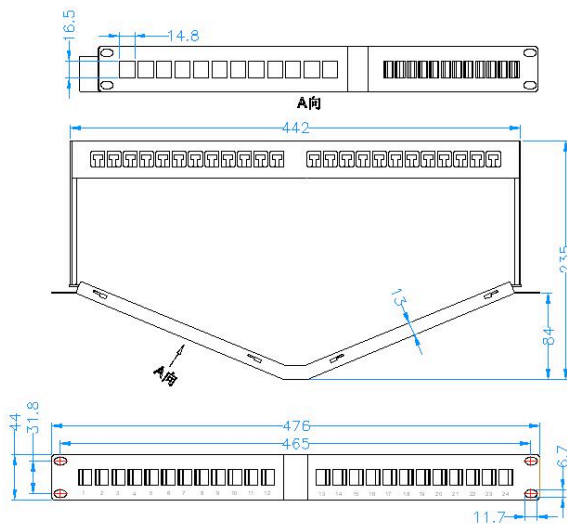

## 1U 19" UTP Angle Shape Blank Patch Panel - 24 Ports

### Features:

- Entire steel outer frame
- Panel Frame: ST12, T=1.6mm
- Powder Coating
- Body color: Black
- Burr: 0.05mm Max
- 24 ports Blank Ports
- UTP Patch Panel
- UTP Cat.5e/Cat.6/Cat.6a/Cat.7 keystone jacks can be assembled in this panel;
- The back cable manager can be removed from the panel easily;
- All kinds of cables with different dimensions can be fixed on the patch panel. Fit for Horizontal Distribution in the equipments room and equipments connecting;
- OEM & ODM.