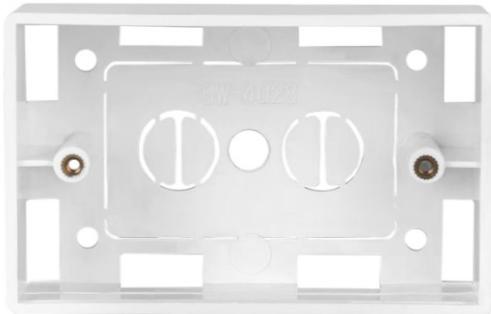

# US Style 120mm Wall Base Box/Bottom Box

## Part No.

TM05BB120

US Style 120mm Wall Base Box/Bottom Box

## Notes

- Material: ABS
- Color: White
- Size: 115\*72\*37mm
- Suitable For Standard 120 Style Face Plate
- RoHs and Reach Compliant
- Hot sale in America Market
- 1Piece/PE bag
- 200PCS/Box