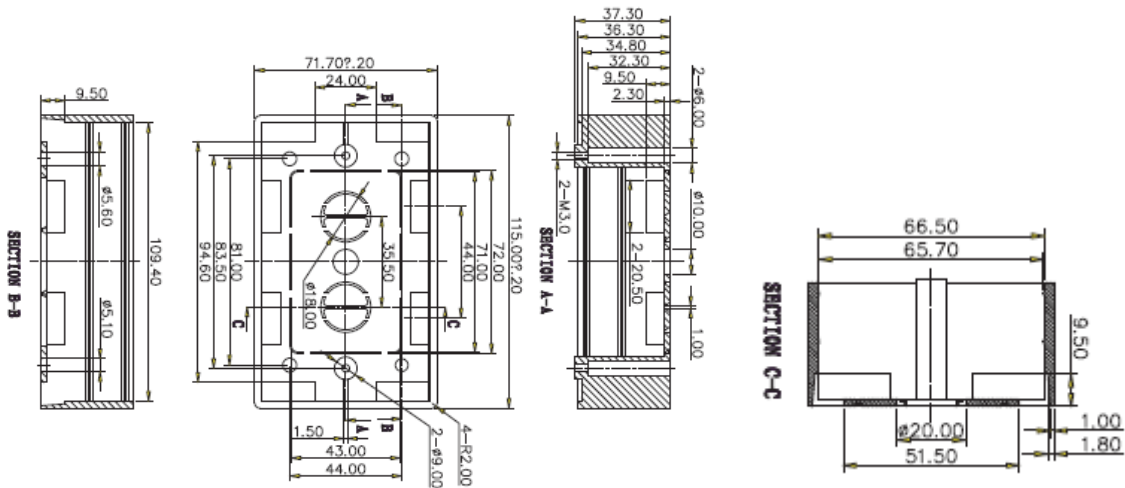

# US Style 120mm Wall Base Box/Bottom Box

## Part No.

TM05BB120

US Style 120mm Wall Base Box/Bottom Box

## Notes

- Material: ABS
- Color: White
- Size: 115\*72\*37mm
- Suitable For Standard 120 Style Face Plate
- RoHs and Reach Compliant
- Hot sale in America Market
- 1Piece/PE bag
- 200PCS/Box