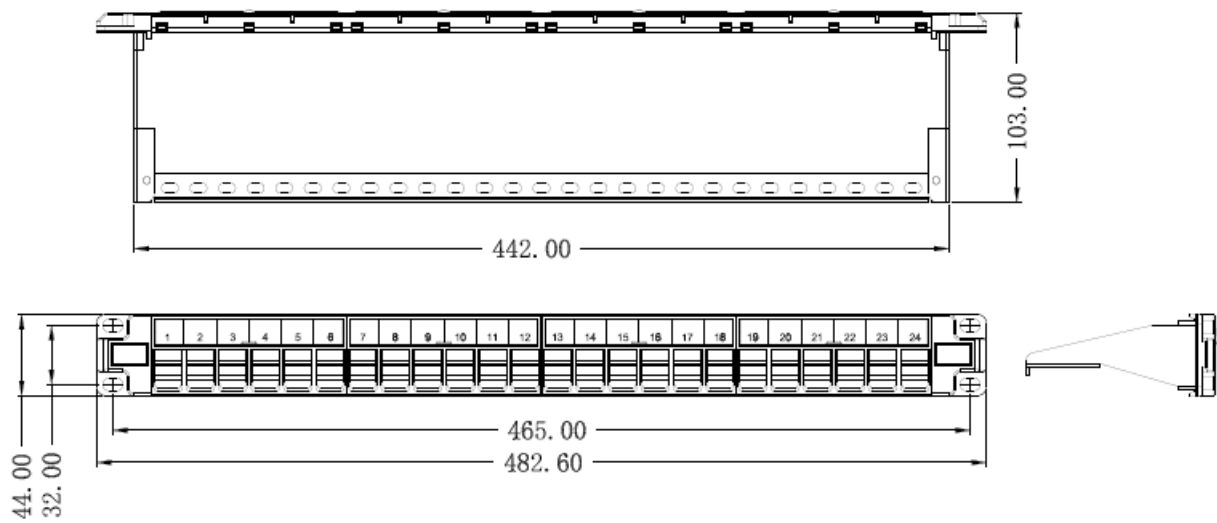

1U 19 Inch UTP/STP Blank Patch Panel - 24 Ports

Part No. : TM03BPP0324

Features:

- 19" rack mountable;
- 24 ports UTP/STP blank patch panel;
- Numerically identified ports;
- Cat.5e/Cat.6/Cat.6a/Cat.7 keystone jacks can be assembled in this panel;
- The back cable manager can be removed from the panel easily;
- All kinds of cables with different dimensions can be fixed on the patch panel. Fit for Horizontal Distribution in the equipments room and equipments connecting;
- STP Type is with Earth Cable;
- OEM & ODM.

Technical Specifications

Total Ports	24
Rack Units	1
Panel frame	ST-12, T=1.4MM, Zinc Plating
Middle Cover	ABS
Left-Right Cover	ABS

For More Information:

Email: sales@telemax.cn
www.telemax.cn
www.telemaxcable.com