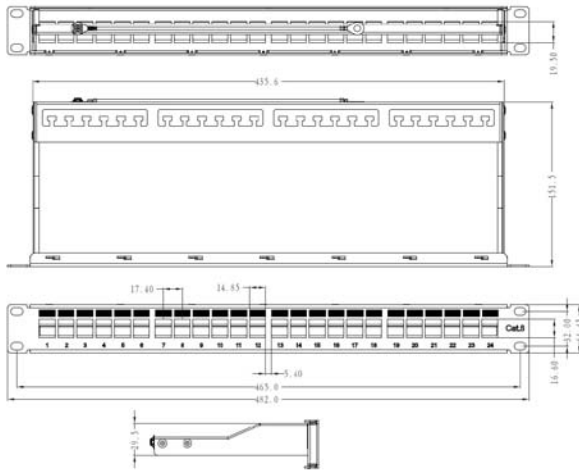

## 1U 19" FTP Blank Patch Panel - 24 Ports

### Material of Product

Steel outer frame, Zinc back cable manager

Color of front panel: Black

### Features:

- Entire steel outer frame 24 ports FTP blank patch panel;
- FTP Cat.5e/Cat.6/Cat.6a/Cat.7 keystone jacks can be assembled in this panel;
- The back cable manager can be removed from the panel easily;
- All kinds of cables with different dimensions can be fixed on the patch panel. Fit for Horizontal Distribution in the equipments room and equipments connecting;
- With Earth Cable
- OEM & ODM.