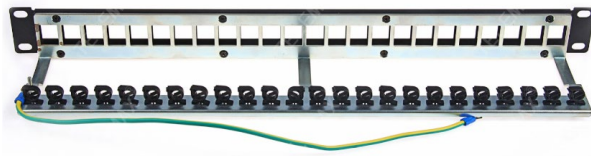

## 1U 19" FTP Blank Patch Panel with cable holder- 24 Ports TM03BPP02S+FTP24

### Features:

- Entire steel outer frame 24 ports FTP blank patch panel;
- FTP Cat.5e/Cat.6/Cat.6a/Cat.7 keystone jacks can be assembled in this panel;
- The back cable nickel plating manager can be removed from the panel easily;
- Earth Cable is installed on the back plate;
- All kinds of cables with different dimensions can be fixed on the patch panel. Fit for Horizontal Distribution in the equipments room and equipments connecting;
- OEM & ODM.