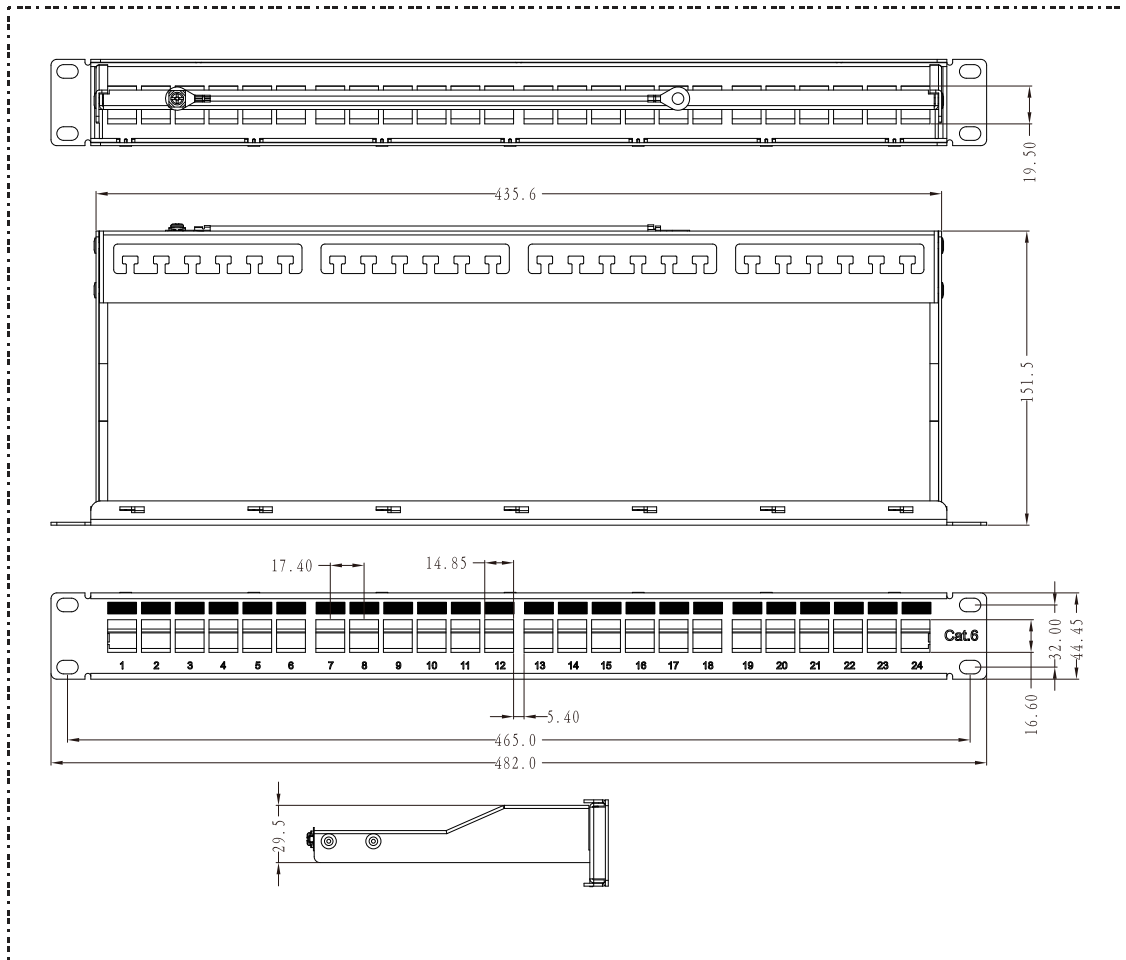

FTP Blank Patch Panel With Back Bar,24 Port

Main Describe of The Product:

1. 24 ports FTP blank patch panel. FTP Cat.6 or Cat.5e keystone jacks can be assembled on this panel.
2. The cable manager is combined in this patch panel. All kinds of cables with different dimensions can be fixed on the patch panel.
3. Fit for Horizontal Distribution in the Equipments Room and equipments connecting.
4. Smart & idiographic design: Dust-free shutter and label manager shutter

Material of Product:

1. Steel outer frame, with plastic powder clad
2. Plastic frame: flame retardant ABS plastic
3. Colour of Product: Black

Office Add: Rm 2202, Zhan Tao Tech Building, Min Zhi Road 1083 , Bao An District, Shenzhen China